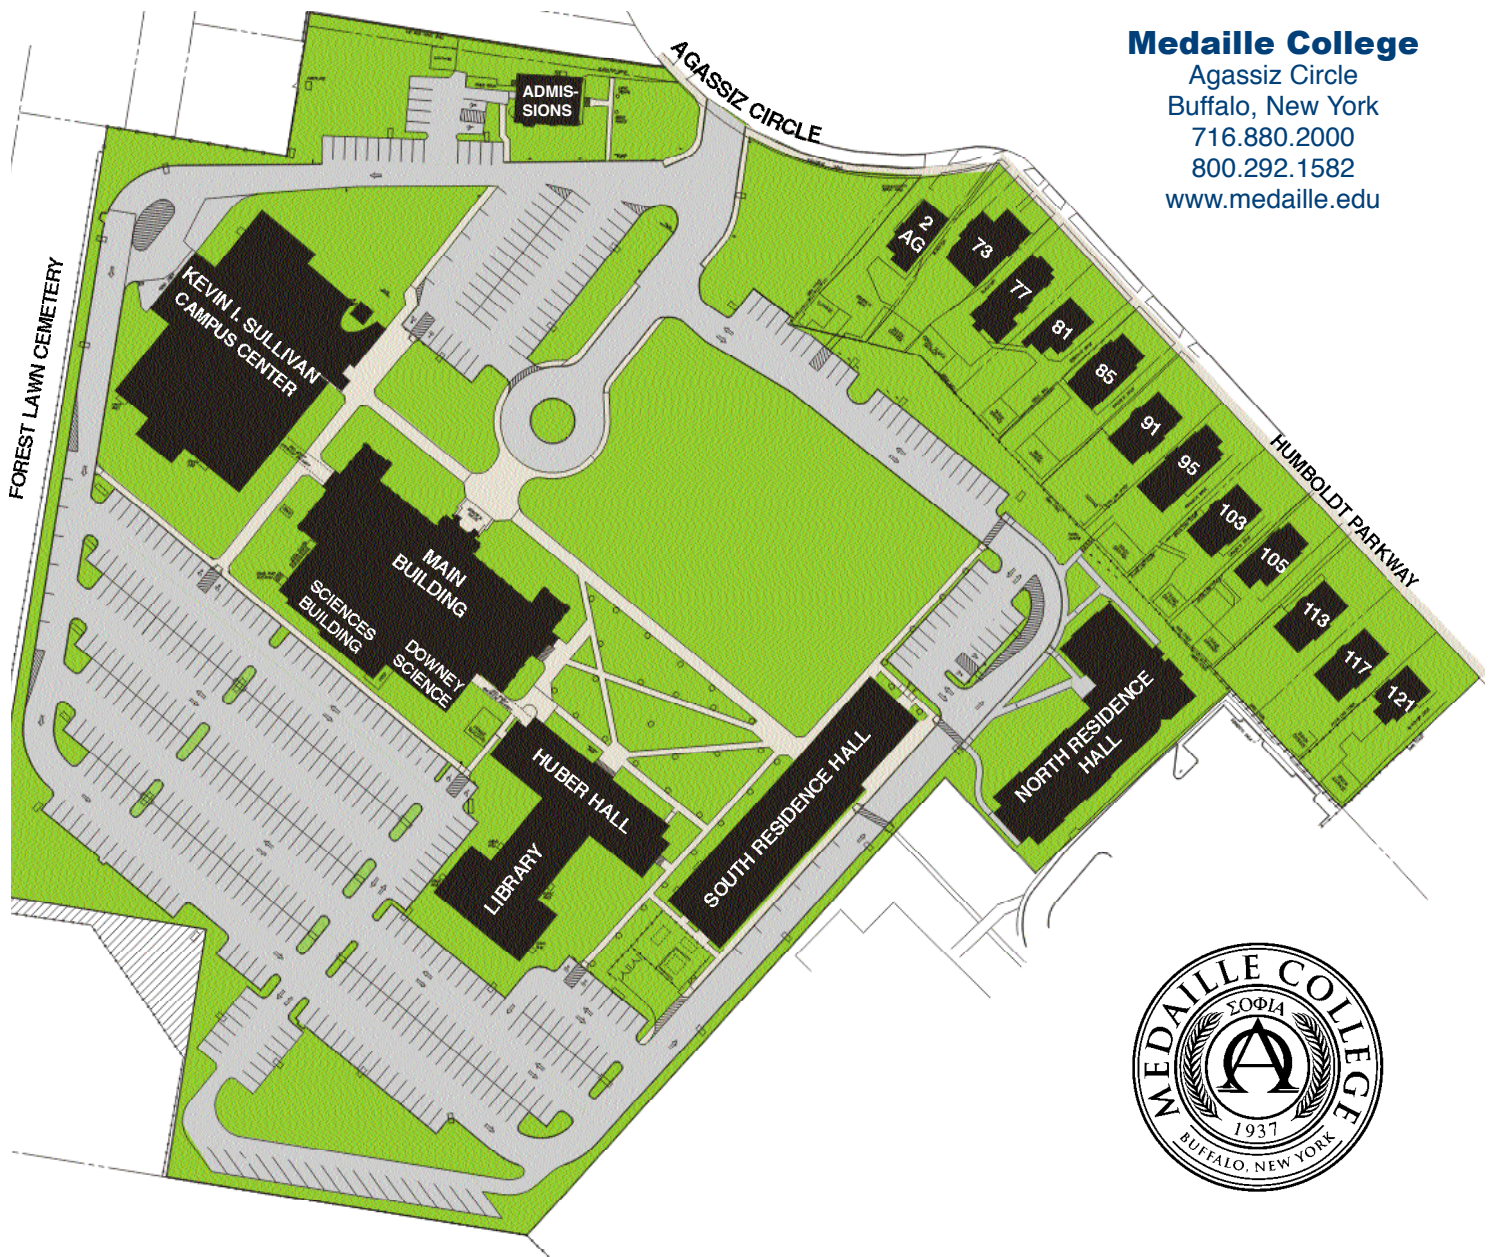

Medaille College

Agassiz Circle
Buffalo, New York
716.880.2000
800.292.1582
www.medaille.edu

Main Building

Office of the President
Academic Affairs
Registrar
Financial Aid
Business Office
Academic Advisement
Information Office
Information Technology
Offices
Academic Skills Center
Faculty Offices
Classrooms
Counseling
Disability Services
Multimedia Mac Lab
New Media Institute
WMCB Radio
TV Production Studio
Art Studio
Music Studio

Kevin I. Sullivan Campus Center

NCAA Gymnasium
Dining Hall
Athletics
College Store
Career Planning
Student Affairs
Student Activities
Lounges
Center for Multicultural
Education & Diversity
Health Services
Fitness Room
Locker Rooms
Running Track
Counseling Services

Admissions Building

2 Agassiz Circle
Campus Safety

Downey Science Building

Science & Vet Tech Labs
Kennels
Faculty Offices

Residence Halls

Student Residences
Student Apartments
Lounges
Vending Machines
Laundry Service
Computer Facilities
Snack Bar
Residence Life Department
(South Hall)

Institutional Advancement

College Communications
Alumni Affairs
Development & Grants

Huber Hall/Library

Library
Academic Computing Center
Academic PC Lab
SMART PC Classrooms
Classrooms
Faculty Offices

Campus Housing

95, 103
Humboldt Parkway

Sciences Building

Lecture Hall
Vet Tech
Labs
Radiology Suites
Kennels
Faculty Offices