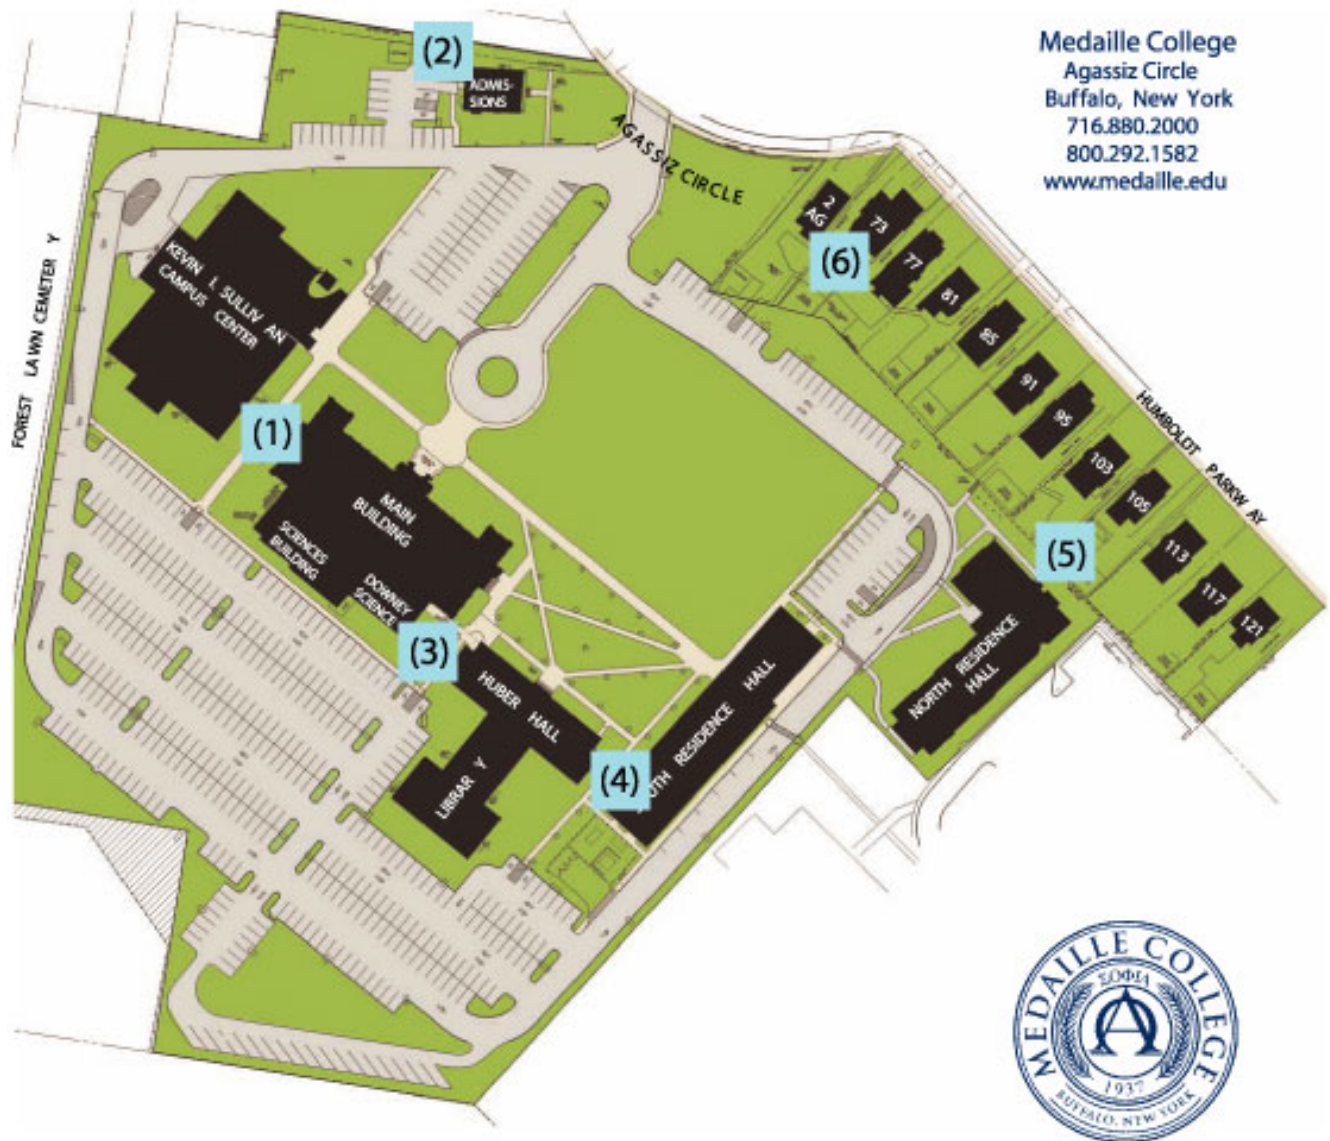

## Designated Campus Smoking Areas

1. The gazebo between the Campus Center and Main Building
2. Behind the Admissions Building/White House
3. Between the Downey Science Center and Huber Hall (underneath the catwalk)
4. The south end of the South Residence Hall (between Huber Hall and the South Residence Hall)
5. The north end of the North Residence Hall (facing the rear of the Humboldt Houses)
6. Between 2 Agassiz Circle and 73 Humboldt (Humboldt side driveway)